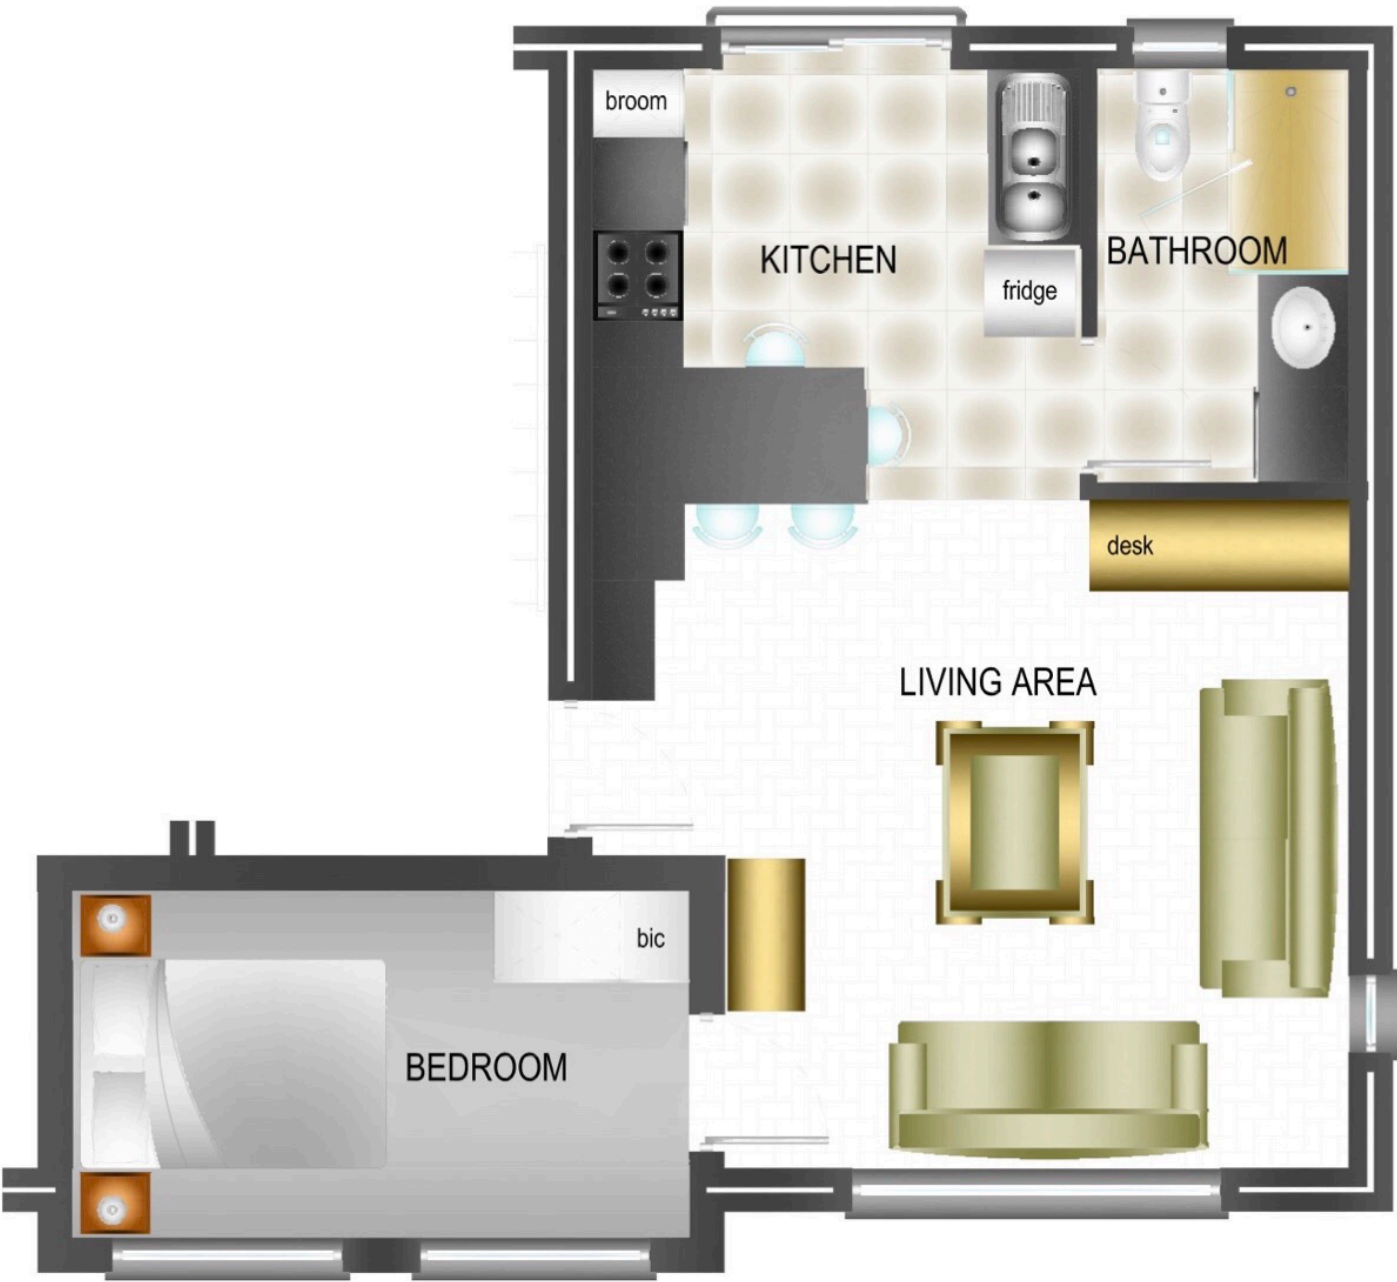

Alfred Alcove Floorplan

Somerset Lodge

Middle Floor

Scale 1:50