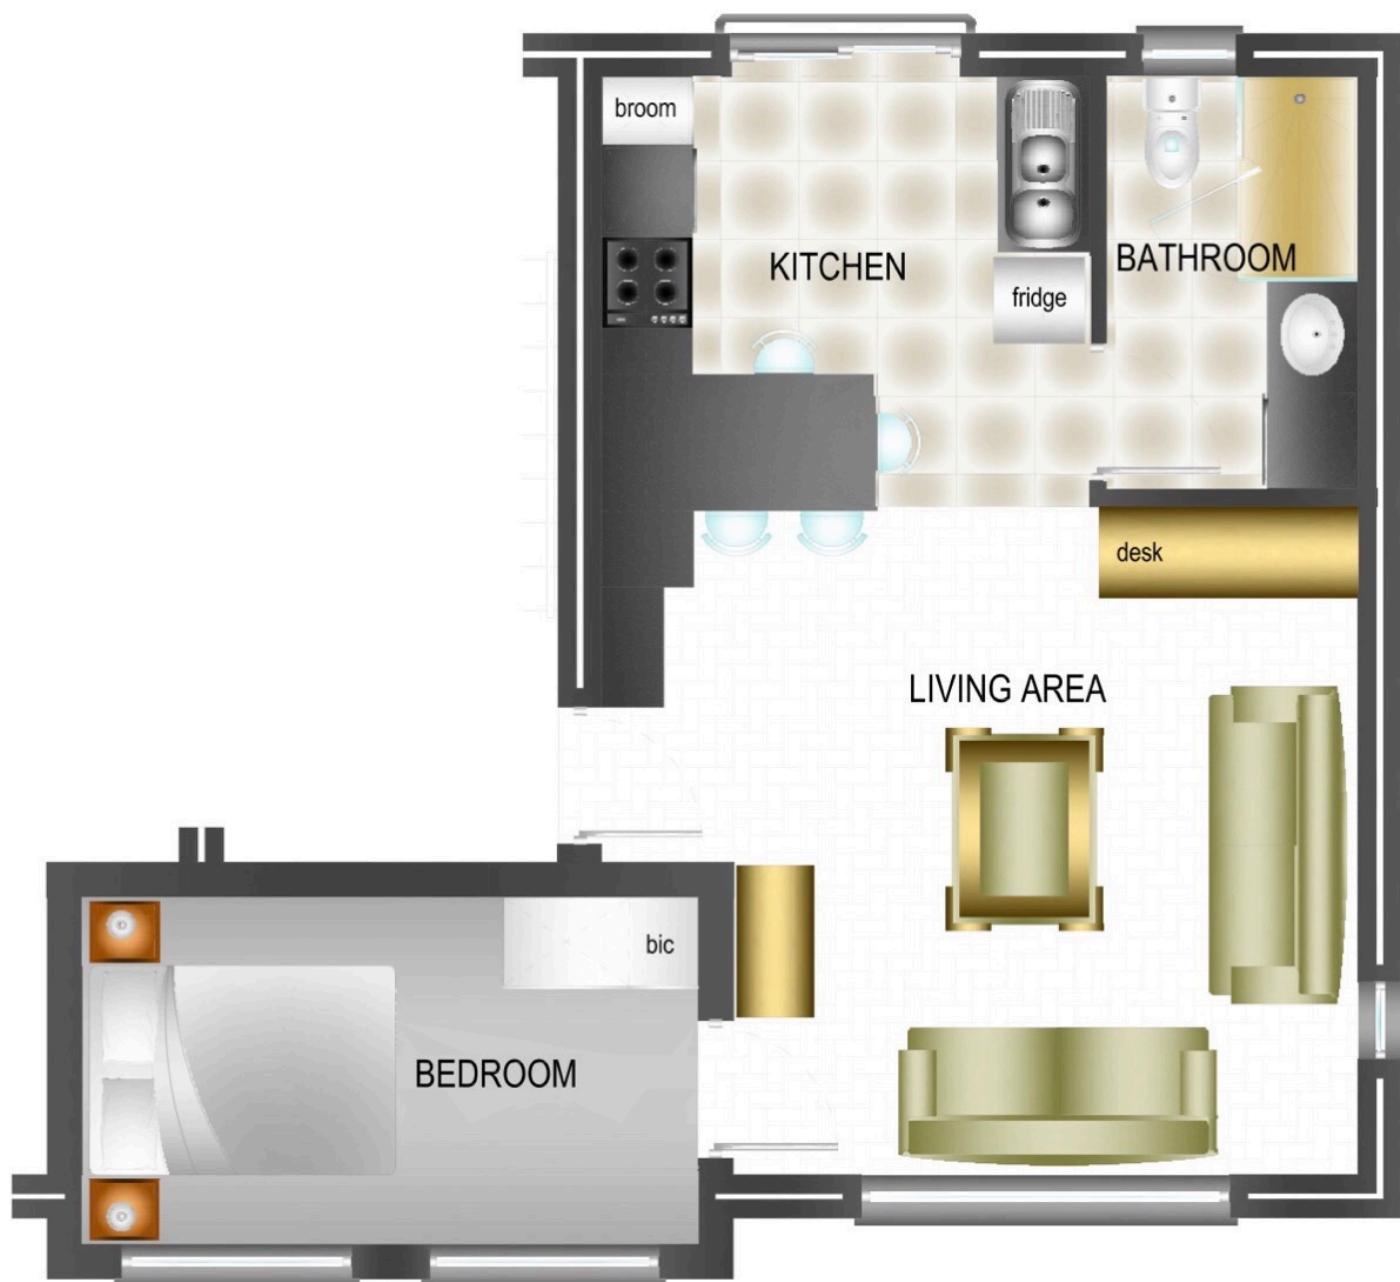

# *Cradock Corner* Floorplan

Somerset Lodge

Top Floor

Scale 1:50