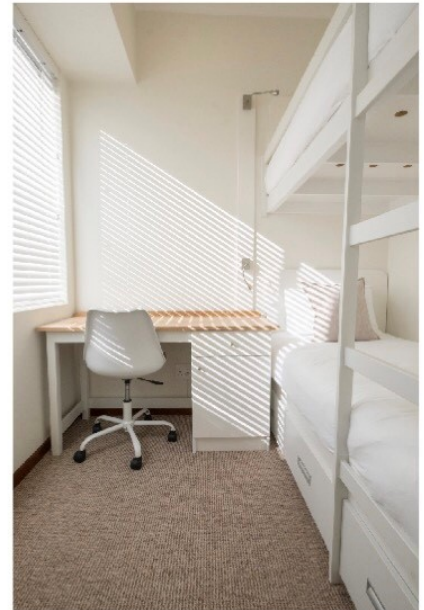

Somerset Penthouse

Somerset Lodge

www.s-lodge.co.za

Enquiries info@s-lodge.co.za
Barbara 0825601319

Online live availability & calendar bookings page:
<https://www.nightsbridge.co.za/bridge/book?bbid=23878>