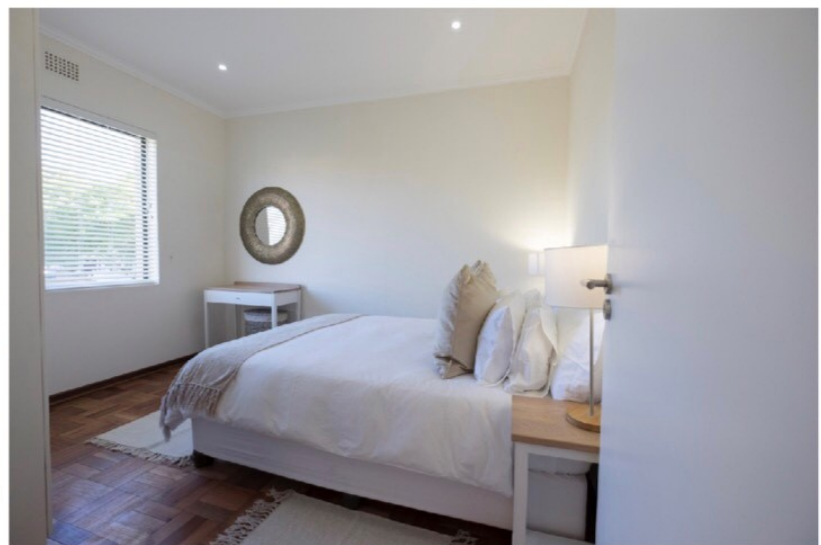

Somerset Penthouse

Somerset Lodge

www.s-lodge.co.za

Enquiries info@s-lodge.co.za
Barbara 0825601319

Online live availability & calendar bookings page:
<https://www.nightsbridge.co.za/bridge/book?bbid=23878>